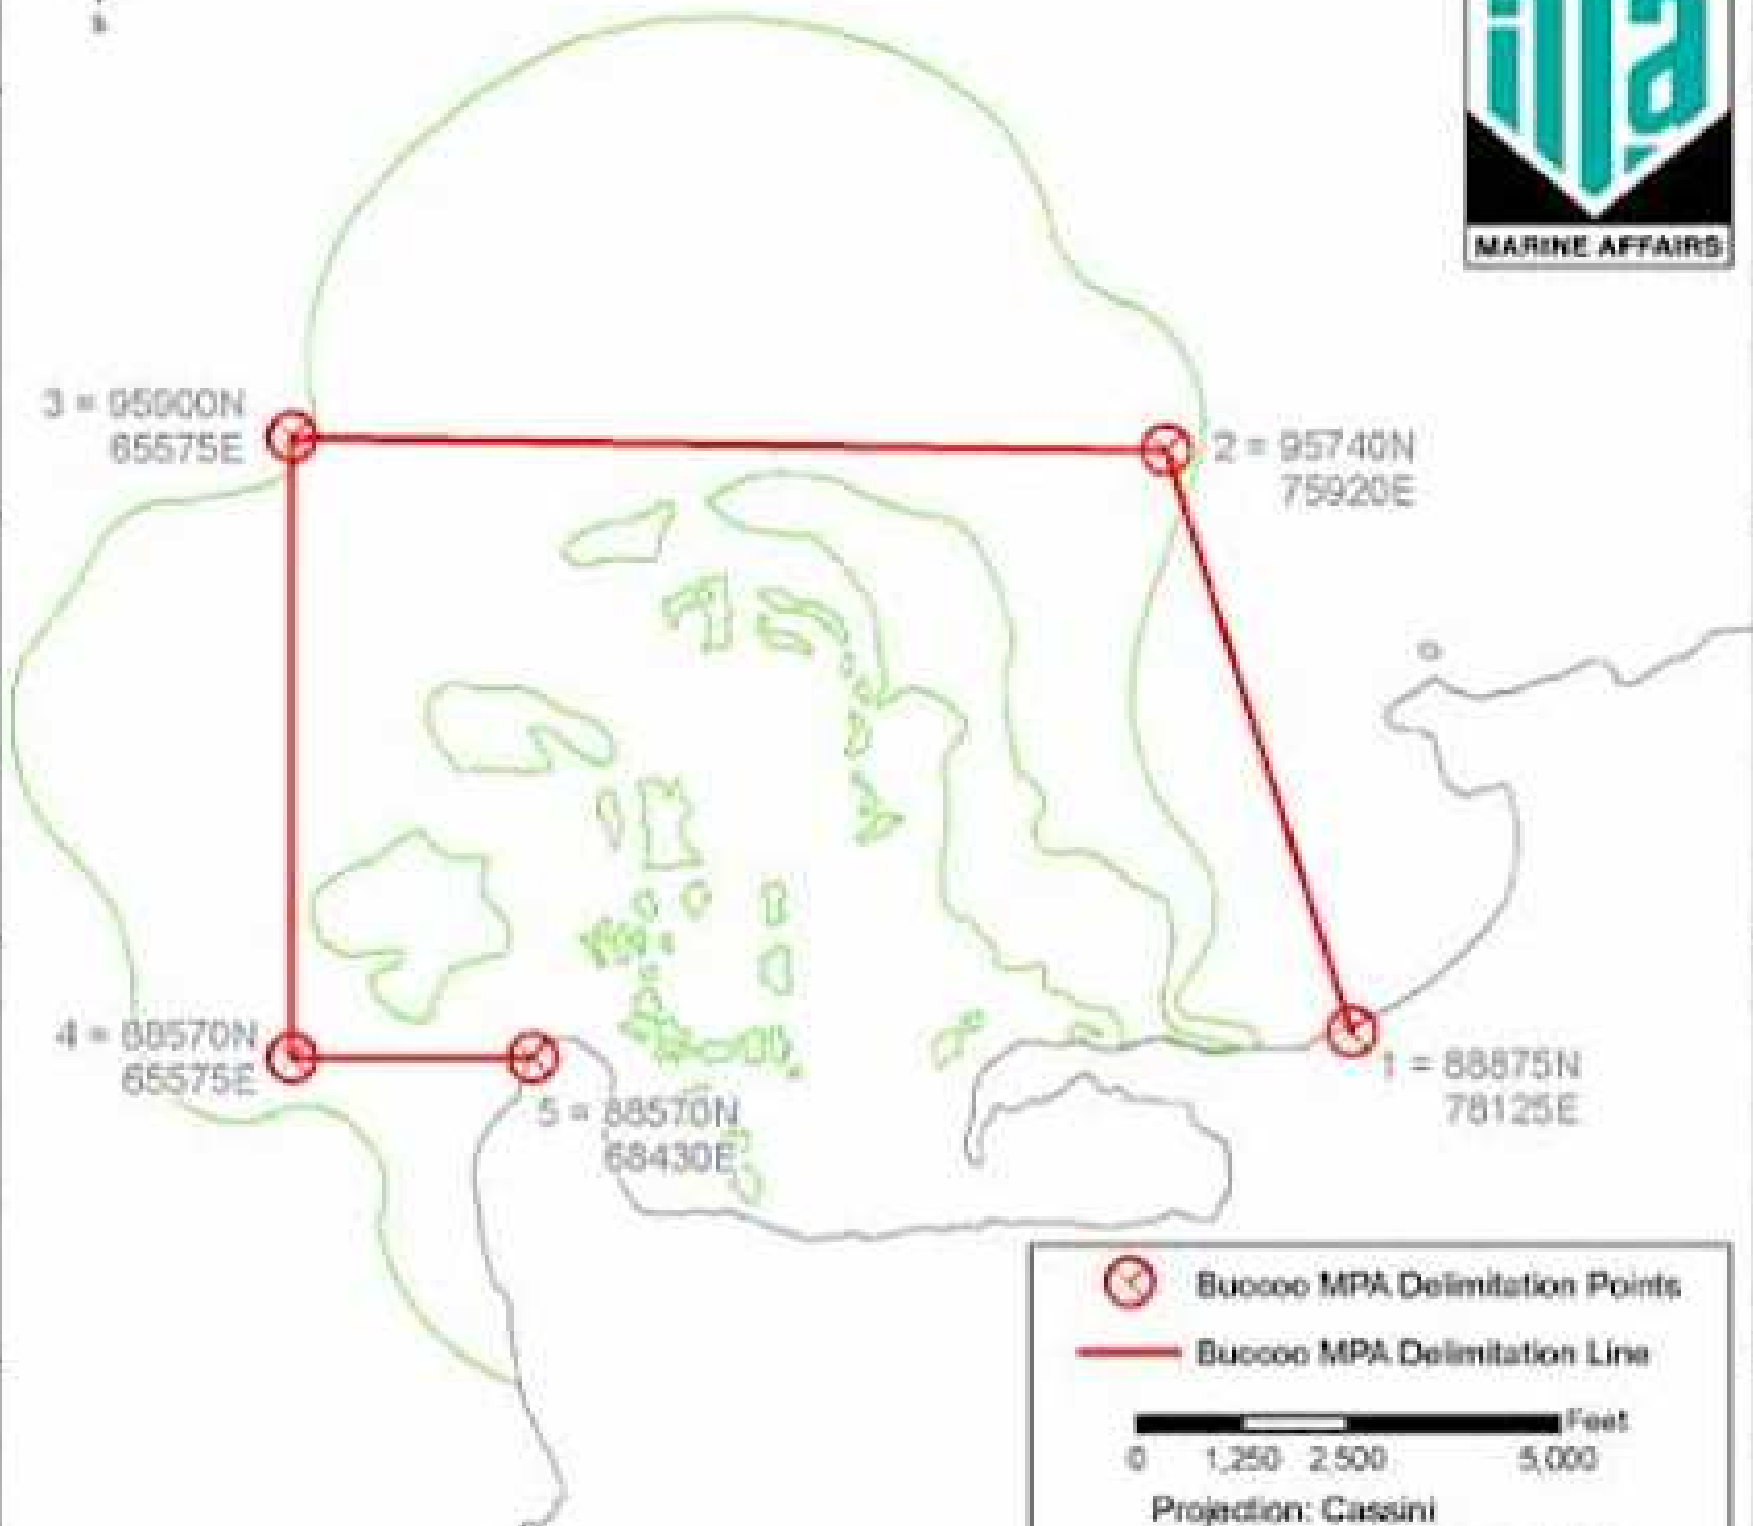

100000
95000
90000
85000

100000
95000
90000
85000

3 = 05900N
65575E

2 = 95740N
75920E

4 = 88570N
65575E

5 = 88570N
68430E

1 = 88875N
78125E

 Buccoo MPA Delimitation Points

 Buccoo MPA Delimitation Line

0 1,250 2,500 5,000 Feet

Projection: Cassini