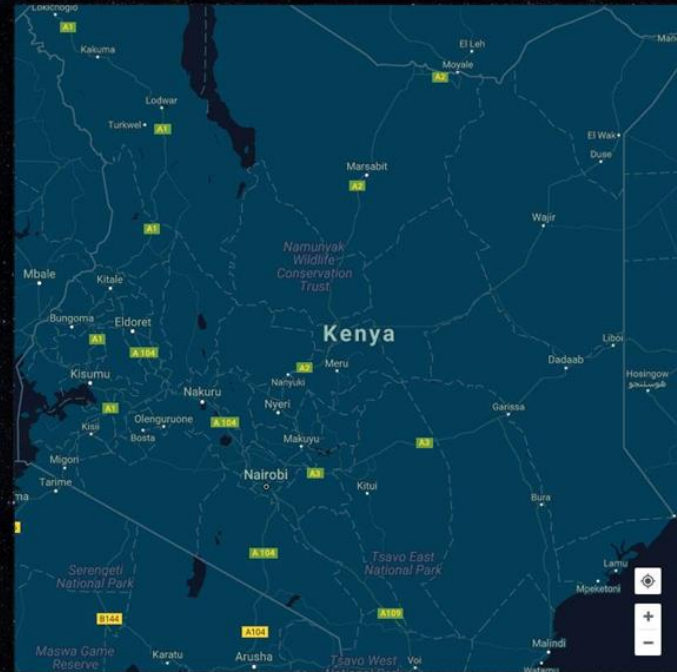

KENYA

Kenya

JOIN A PROGRAM

Lewa's mission is to act as a model for the protection of wildlife & community

Relatable causes:
Wild life, Animal conservation development.

[Visit Site](#)

Lewa's mission is to act as a model for the protection of wildlife & community

Relatable causes:
Wild life, Animal conservation development.

[Visit Site](#)

Lewa's mission is to act as a model for the protection of wildlife & community

Relatable causes:
Wild life, Animal conservation development.

[Visit Site](#)

[PREVIOUS PAGE](#) [NEXT PAGE](#)

24 MARCH 2018
8:30 - 9:30PM LOCAL TIME