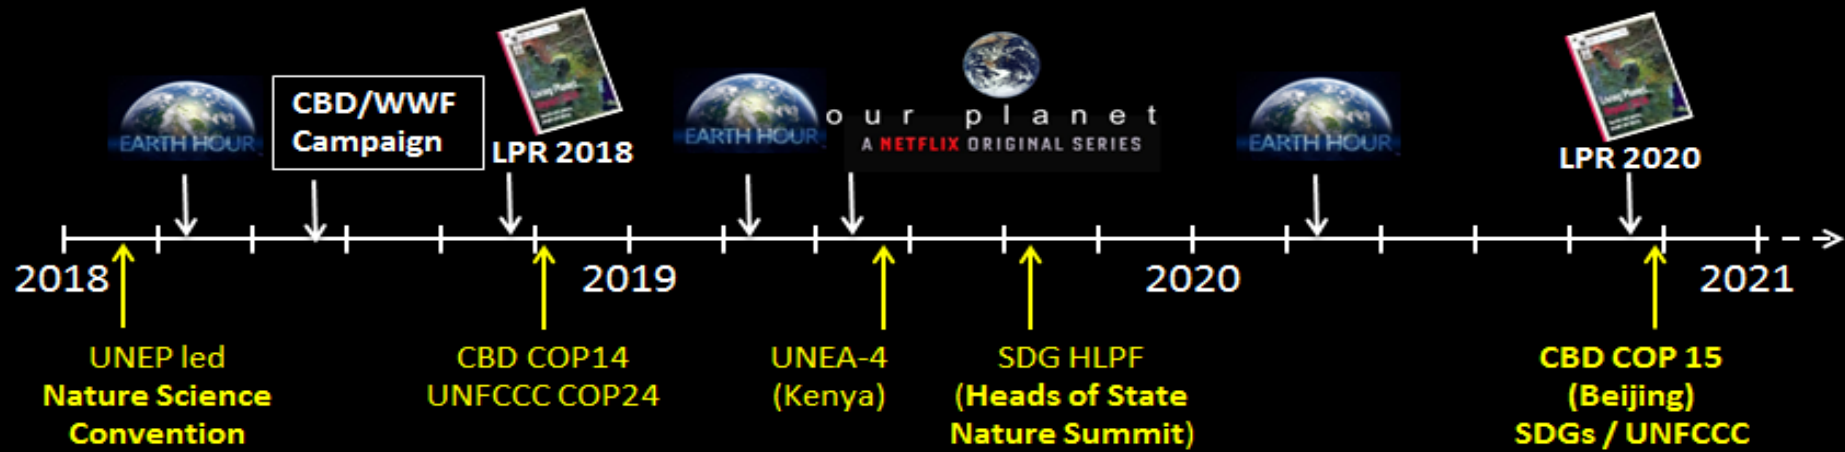

By 2020, at the latest,
people are aware of the
values of biodiversity
and the steps they can
take to conserve and use it
sustainably.

Aichi Target 1

Multippliers: open source, online education, mobilisation

**Civil society,
youth, public**

**Corporates,
businesses,
sectors**

**Legislative,
government
decisions**

Definitions and measurements of success with CBD members

The Communications Strategy in 4 Simple Bullets

- We **have to bend the curve** on biodiversity loss – it's our mission!
- Biodiversity is a complex topic, but we need people to *connect to it*
- The CLG have identified 5 key delivery 'pillars' of communications:
- Earth Hour, the Living Planet Report, Our Planet, Environmental Education and 'together possible'

A group of children are gathered at night, holding glowing sticks that create a colorful light display. The scene is dimly lit, with some background lights visible. A blue banner is overlaid across the middle of the image, containing the text 'Earth Hour' and 'The World's Largest Grassroots Movement for the Environment'.