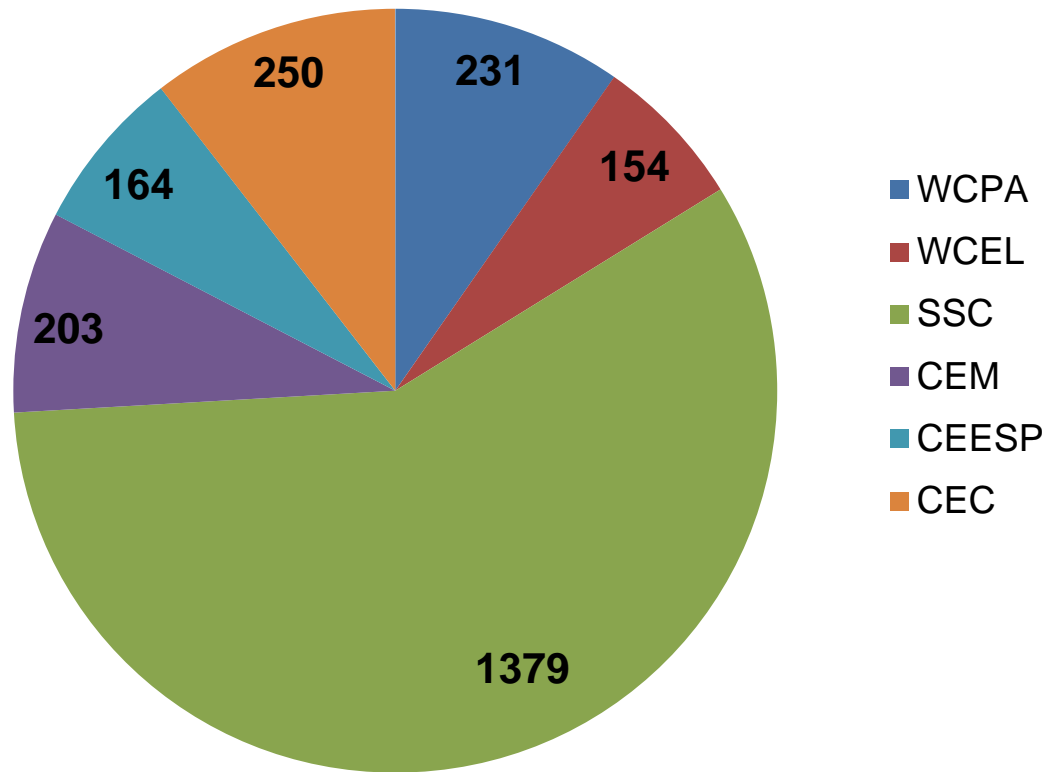

IUCN Asia

Providing integrated solutions to sustainable development and conservation challenges

Li Jia
Forest Landscape restoration coordinator, Asia
IUCN Asia

IUCN

Members

- 1,392 Members in more than 160 countries, including states, Government agencies, NGOs
- More than 60 regional and national committees

Commissions

- Around 15,000 volunteer experts in 6 commissions

Secretariat

- Over 1,500 staff worldwide
- HQ in Gland, Switzerland
- More than 60 offices worldwide

Asia: dynamic growth of members

- Membership grows from 156 in 2009 to 274 today
- 21 of 23 countries in region represented (except Timor Leste and Brunei have no members),
- 14 State Members
- National Committees in 10 countries
- Regional Committee (chaired by China)

Asia: IUCN Commissions in Action

IUCN offices in Asia

- Bangladesh
- Cambodia
- China
- India
- Indonesia
- Lao PDR
- Maldives
- Myanmar
- Nepal
- Pakistan
- Sri Lanka
- Thailand
- Vietnam
- + regional office

IUCN program 2017 - 2020

Examples of IUCN knowledge products

- IUCN Red List of Threatened Species (12)
- IUCN / UNEP-WCMC World Database on Protected Areas and ProtectedPlanet.net (11)
- IUCN Key Biodiversity Area Standard (11)
- IUCN Red List of Ecosystems (5)
- Global Invasive Species Database (9)
- Restoration Opportunities Assessment Methodology (15)