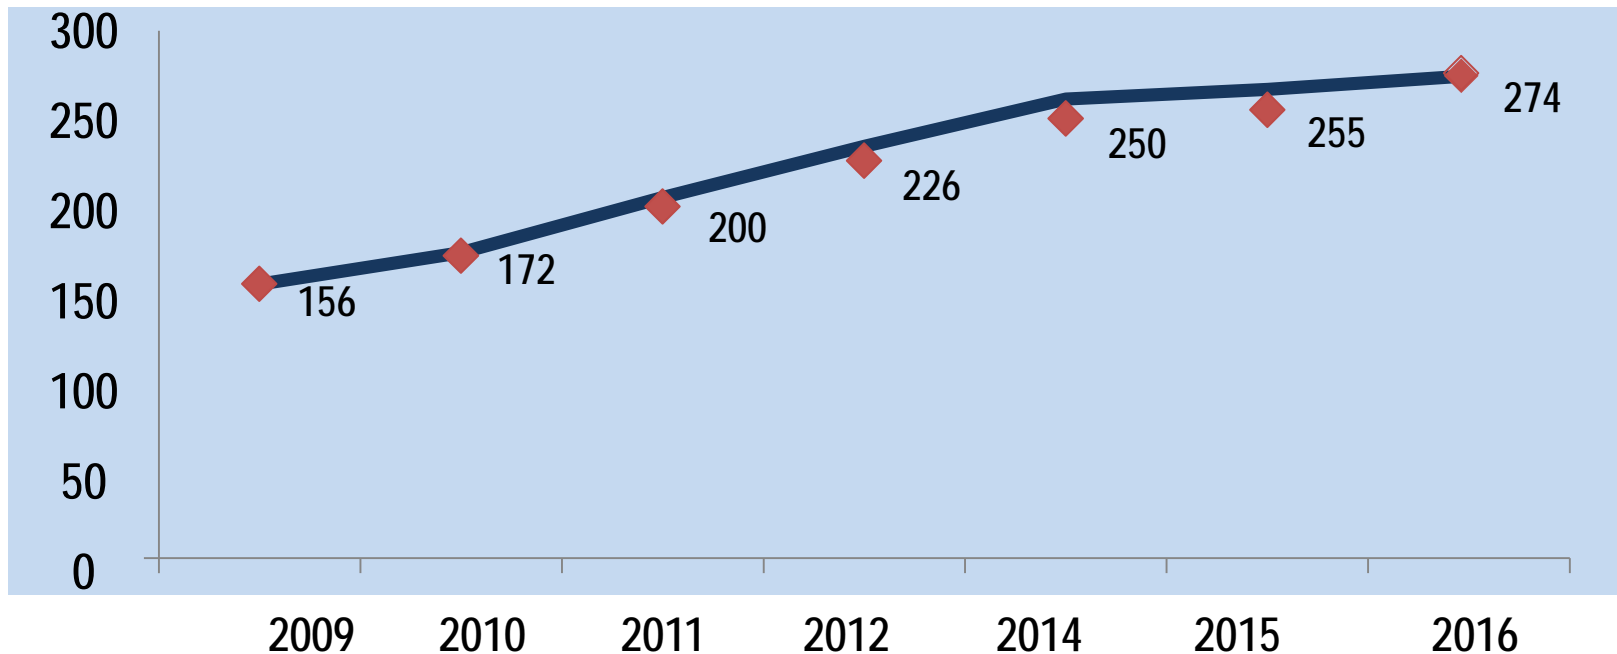

Commissions

- Around 15,000 volunteer experts in 6 commissions

Secretariat

- Over 1,500 staff worldwide
- HQ in Gland, Switzerland
- More than 60 offices worldwide

Asia: dynamic growth of members

- Membership grows from 156 in 2009 to 274 today
- 21 of 23 countries in region represented (except Timor Leste and Brunei have no members),
- 14 State Members
- National Committees in 10 countries
- Regional Committee (chaired by China)